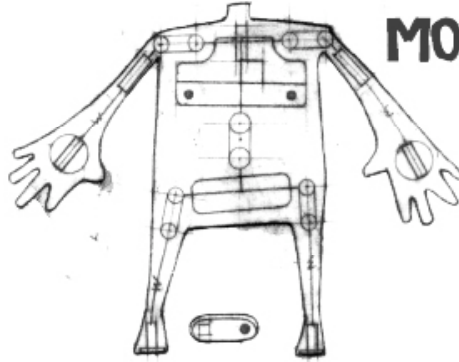

## MODEL MAKER

10 Stafford Road, St Werburghs, Bristol. BS2 9UN      Tel: 07870486146  
Date of birth: 11<sup>th</sup> October 1972      Email: kennymonger@yahoo.co.uk